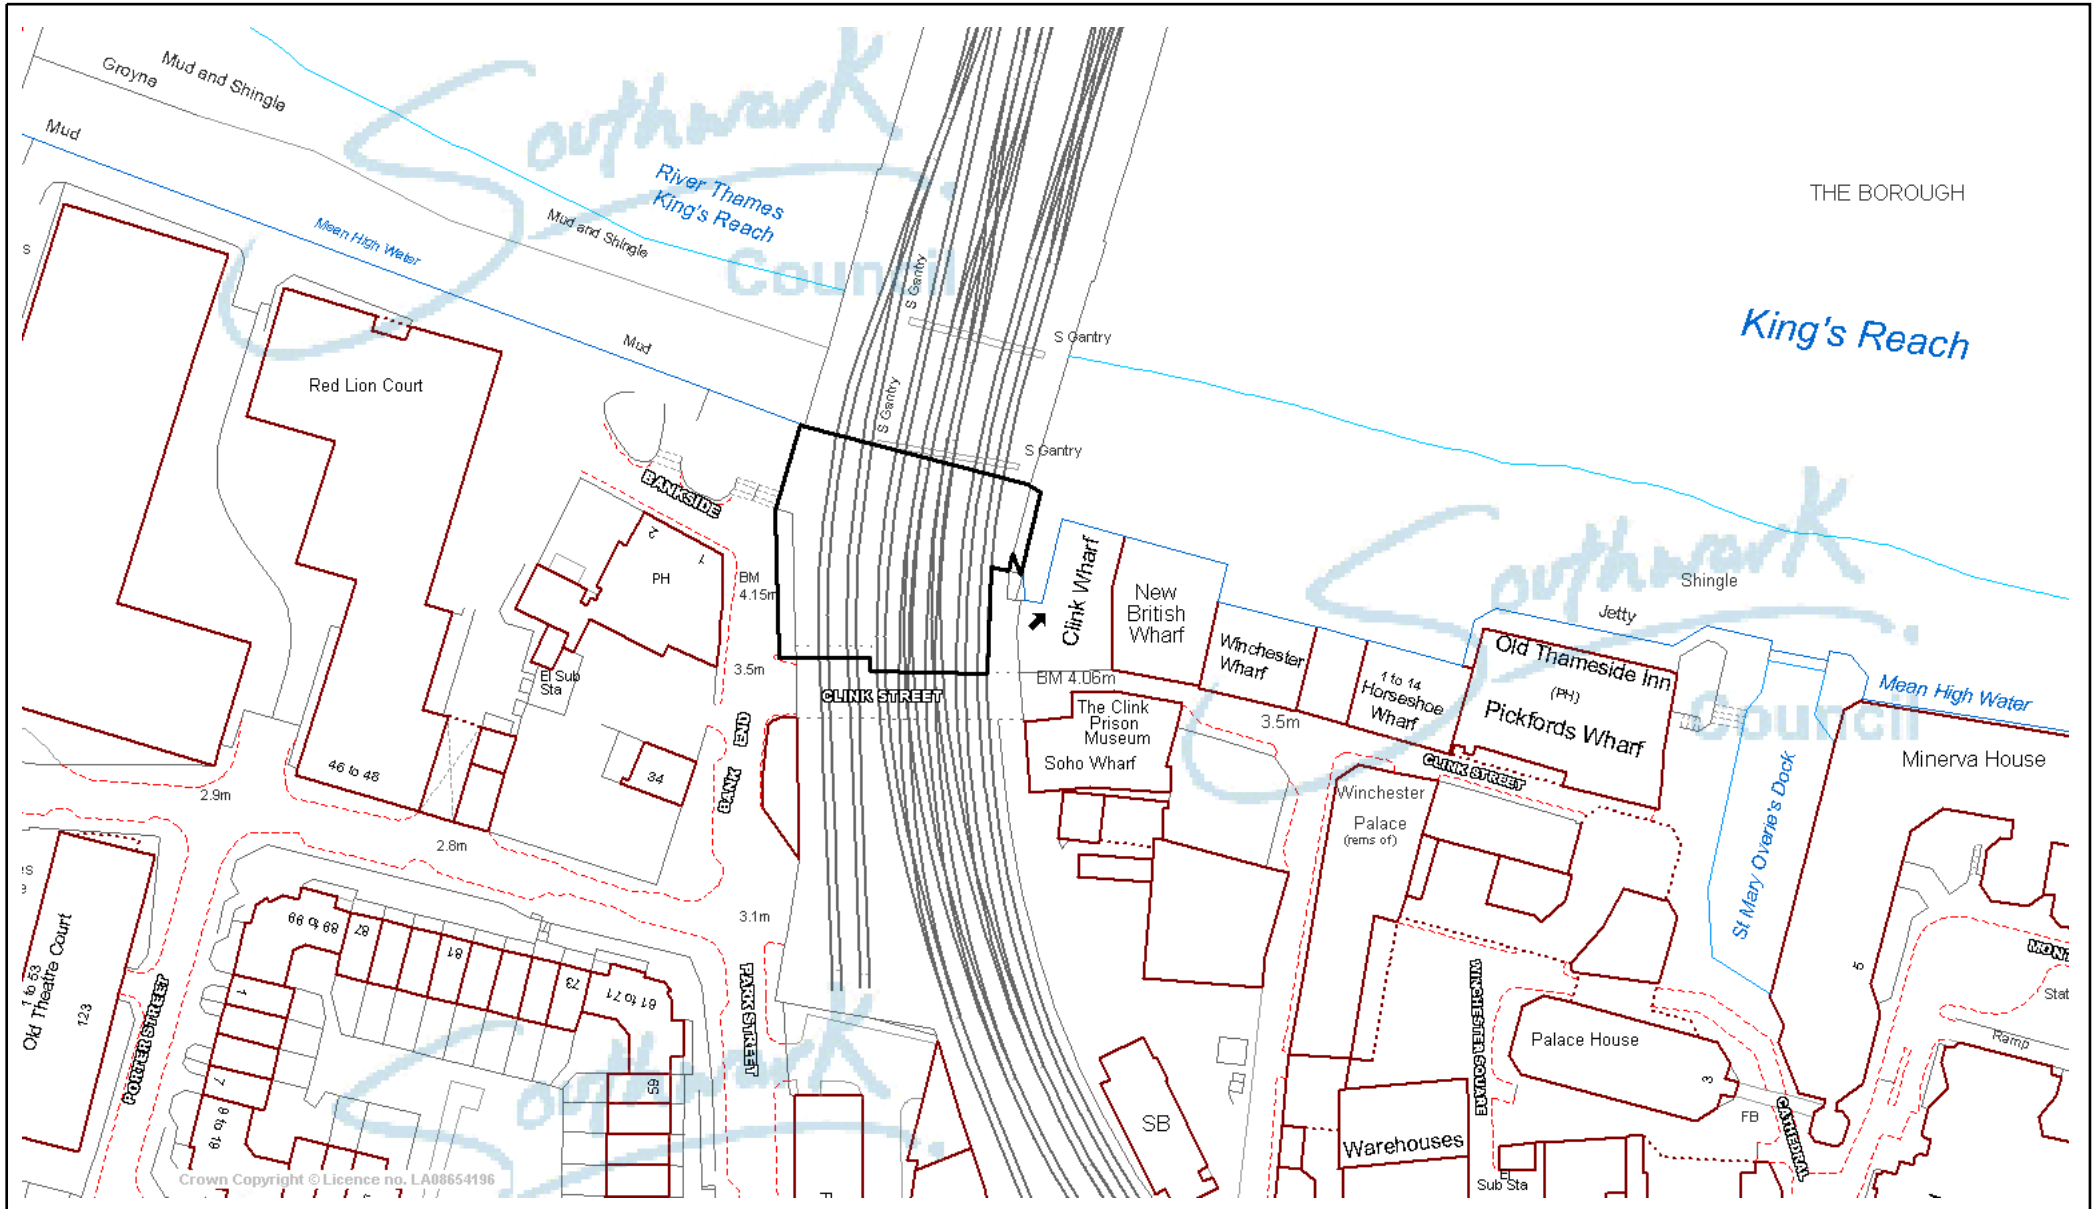

# Railway Arches, corner of Clink Street and Bank End

© Crown Copyright All rights reserved.  
 London Borough Of Southwark.  
 License LA08654196 2003

Claire Cook  
 Scale 1/1250  
 Date 19/2/2004

**Southwark  
 Council**